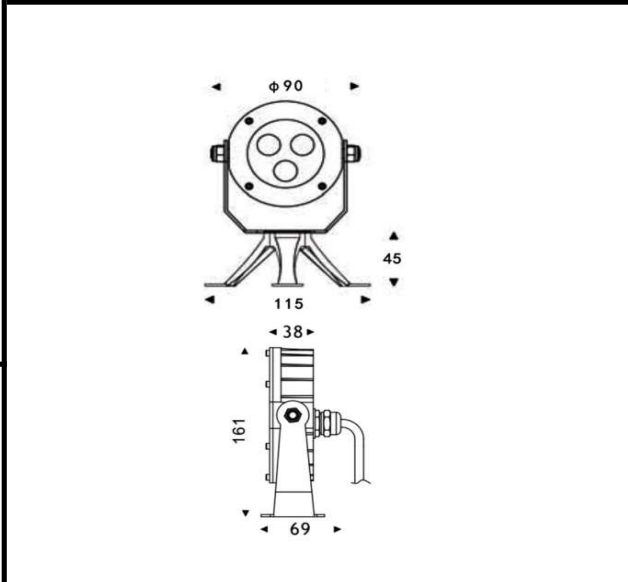

Sovitron Interior Pvt.Ltd.

Model Name	EDGE-5010/ DL-OBL-5010-6
Description	UNDER WATER LIGHT

Technical description	Image
-----------------------	-------

Dimension	Dia=90mm H=38mm
Frame	Aluminum die cast
Color Tempertaure	4000K
Power	6W
Total Luminous Flux	390 lm
Efficacy	65 lm/W
IP rating	68
Color Rendering	≥80
Mounting	Recessed
Optics	Clear glass
Dimming	NON-Dimmable
Operating Voltage	DC24V
Standard Lifetime	L70 minimum at 50,000 burning hours

Dimension diagram

Remarks:-

Address: Plot #7 Saroorpur-Nangla Industrial Area,Ballabgarh-Sohna Road,Faridabad-121005
Email: info@sovitron.com